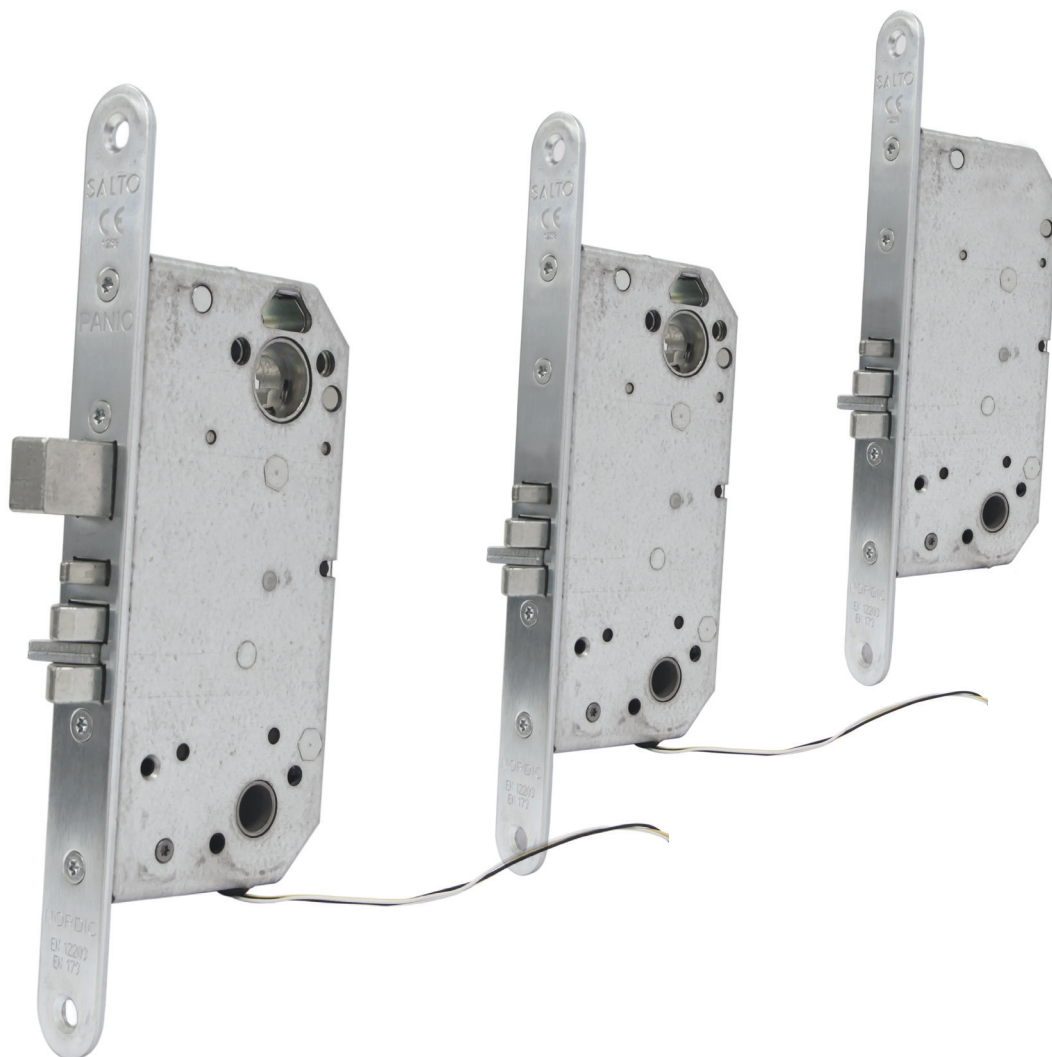

### SALTO Locks |

Access control requires a good, reliable door locking system. SALTO offers a wide range of mortise locks in order to ensure that the door is correctly locked.

Whether you need ANSI mortise locks, Euro locks for wooden doors or narrow profiles, DIN locks, Scandinavian standard locks, cylindrical cartridge latches or automatic locks with privacy and panic functions, **SALTO has the locking system you need.**

# SALTO LOCKS SCANDINAVIAN MORTISE LOCKS

The XS4 Scandinavian mortise lock LS5N04 is specially designed for doors that need a Scandinavian mortise lock to work in combination with an electronic locking system based on escutcheon. This is a reliable, robust and cost effective mortise lock that suits the basic needs of a locking system.

### MAIN CHARACTERISTICS:

- Lock case, latch made of steel.
- SS standards specially designed for XS4 NORDIC Scandinavian escutcheon.
- Back set 50mm.
- Round front plate 22mm.
- Self-locking latch lock.
- Equipped with auxiliary latch (anti-card system) to prevent unwanted intrusions.
- High security lock for interior and exterior Scandinavian standard doors.
- Latch bolt for wooden and steel doors.
- Mortise lock no reversible. Please refer to the handing picture below
- Highest certifications compliant (60 minute fire test) EN1634-1.