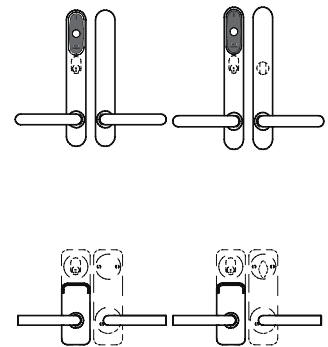

SALTO Application recommended

- XS4 Original
  - Sx451 escutcheons
  - Sx454 escutcheons
  - Sx455 escutcheons
  - Sx651 escutcheons
  - Sx654 escutcheons
  - Sx655 escutcheons
- XS4 Mini
  - Sx151 escutcheons
  - Sx154 escutcheons
  - Sx161 escutcheons
  - Sx171 escutcheons