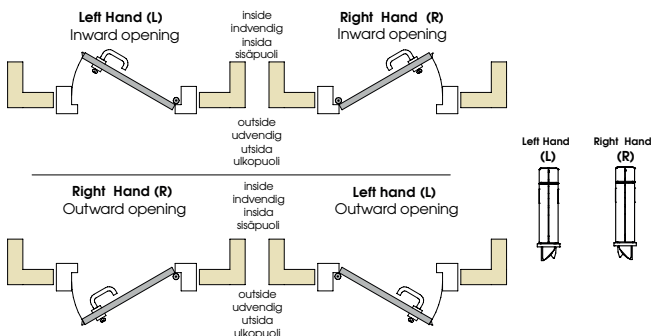

Handing

Due to the mechanical and operational characteristics of this mortise lock it causes some exit limitation and should be install knowing how to operate it.

Door code	Lock code
LH	L
RR	
RH	R
LR