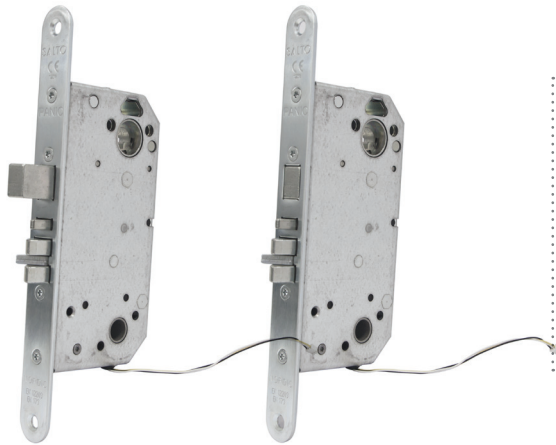

### Handing

Door code	Lock code
LH	L
RR	
RH	R
LR	

# SALTO LOCKS SCANDINAVIAN MORTISE LOCKS

The XS4 Scandinavian mortise lock LS5N15 is specially designed to meet all the needs you can have. This is a mortise lock with latch and deadbolt with panic function that also includes door detector and deadbolt detector in order to monitorize all the status of the door and the lock anytime in combination with SALTO devices. This is the most complete and versatile mortise lock that can give much more.

### MAIN CHARACTERISTICS:

- Lock case, latch and deadbolt made of steel.
- SS standards specially designed for XS4 NORDIC Scandinavian escutcheon and SALTO XS4 GEO NORDIC Scandinavian standard cylinder range.
- Back set 50mm.
- Round front plate 22mm.
- Scandinavian oval and round type cylinder compatible.
- Built in door detector and privacy detector as optional to monitor the door status without any additional hardware.
- Panic function for a greater security. The deadbolt is retrieved if the inside handle is pulled down to allow the exit.
- Self-locking latch lock.
- Equipped with auxiliary latch (anti-card system) to prevent unwanted intrusions.
- High security lock for interior and exterior Scandinavian standard doors.
- Latch bolt for wooden and steel doors.
- For opening turn the lever handle down and retract the latch to the opening position.
- Mortise lock no reversible. Please refer to the handing picture below
- Highest certifications compliant (60 minute fire test) EN1634-1.