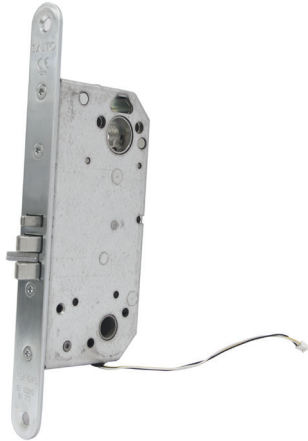

### MAIN CHARACTERISTICS:

- Lock case, latch made of steel.
- SS standards specially designed for XS4 NORDIC Scandinavian escutcheon.
- Back set 50mm.
- Round front plate 22mm.
- Self-locking latch lock.
- Equipped with auxiliary latch (anti-card system) to prevent unwanted intrusions.
- High security lock for interior and exterior Scandinavian standard doors.
- Latch bolt for wooden and steel doors.
- Mortise lock no reversible. Please refer to the handing picture below
- Highest certifications compliant (60 minute fire test) EN1634-1.

### Handing

Door code	Lock code
LH	L
RR	
RH	R
LR	

# SALTO LOCKS SCANDINAVIAN MORTISE LOCKS

The XS4 Scandinavian mortise lock LS5N05 is specially designed for doors that need a Scandinavian mortise lock to work in combination with an electronic locking system based on escutcheon with a cylinder mechanical override. This is a reliable, robust and cost effective mortise lock that increases the level of functionality as it can be equipped with a built in door detector monitoring the status of the door without installing any additional hardware.

### MAIN CHARACTERISTICS:

- Lock case, latch made of steel.
- SS standards specially designed for XS4 NORDIC Scandinavian escutcheon.
- Back set 50mm.
- Round front plate 22mm.
- Self-locking latch lock.
- Equipped with auxiliary latch (anti-card system) to prevent unwanted intrusions.
- Built in door detector as optional to monitor the door status without any additional hardware.
- High security lock for interior and exterior Scandinavian standard doors.
- Latch bolt for wooden and steel doors.
- For opening turn the lever handle down and retract the latch to the opening position.
- Mortise lock no reversible. Please refer to the handing picture below
- Highest certifications compliant (60 minute fire test) EN1634-1.