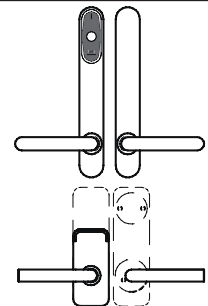

SALTO LOCKS SCANDINAVIAN MORTISE LOCKS

The XS4 Scandinavian mortise lock LS5N04 is specially designed for doors that need a Scandinavian mortise lock to work in combination with an electronic locking system based on escutcheon. This is a reliable, robust and cost effective mortise lock that suits the basic needs of a locking system.

MODEL LS5N04

MAIN CHARACTERISTICS:

- Lock case, latch made of steel.
- SS standards specially designed for XS4 NORDIC Scandinavian escutcheon.
- Back set 50mm.
- Round front plate 22mm.
- Self-locking latch lock.
- Equipped with auxiliary latch (anti-card system) to prevent unwanted intrusions.
- High security lock for interior and exterior Scandinavian standard doors.
- Latch bolt for wooden and steel doors.
- Mortise lock no reversible. Please refer to the handing picture below
- Highest certifications compliant (60 minute fire test) EN1634-1.

SALTO Application recommended

- XS4 Original
  - Sx450 escutcheons
  - Sx650 escutcheons
- XS4 Mini
  - Sx150 escutcheons
  - Sx160 escutcheons
  - Sx170 escutcheons

Handing

Door code	Lock code
LH	L
RR	
RH	R
LR