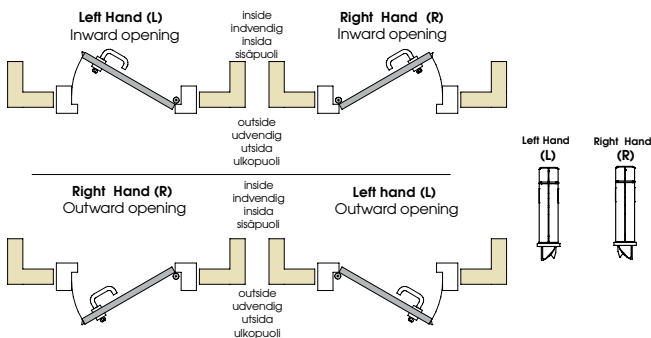

Handing

Door code	Lock code
LH	L
RR	
RH	R
LR