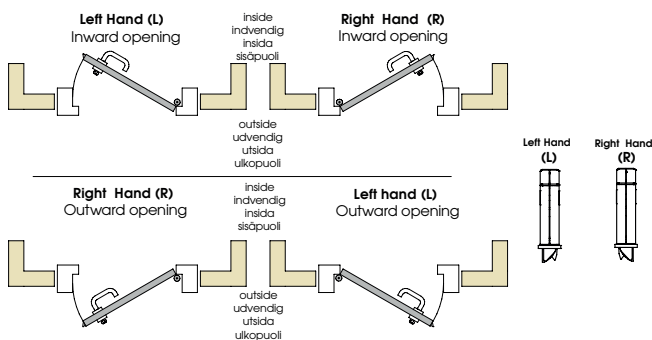

Handing

Door code	Lock code
LH	L
RR	
RH	R
LR