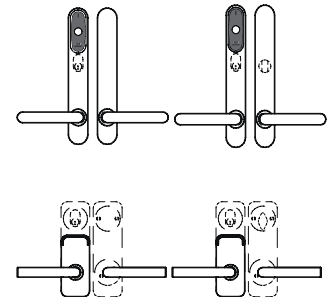

SALTO Application recommended

- XS4 Original
  - Sx451 escutcheons
  - Sx454 escutcheons
  - Sx455 escutcheons
  - Sx651 escutcheons
  - Sx654 escutcheons
  - Sx655 escutcheons
- XS4 Mini
  - Sx151 escutcheons
  - Sx154 escutcheons
  - Sx161 escutcheons
  - Sx171 escutcheons