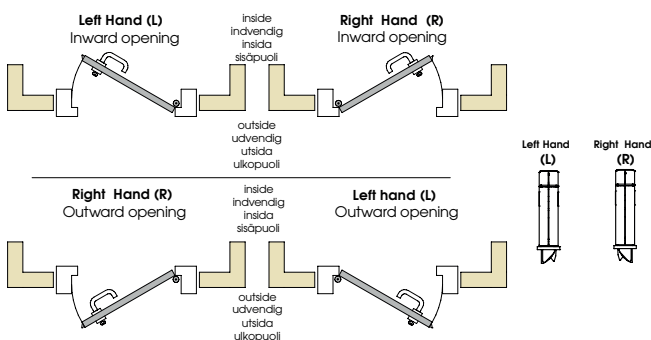

Handing

Door code	Lock code
LH	L
RR	
RH	R
LR