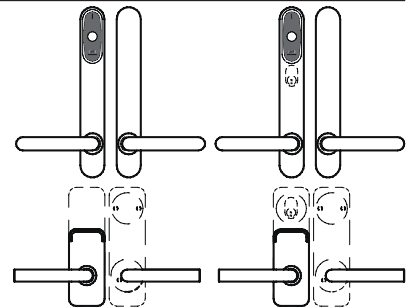

SALTO Application recommended

- XS4 Original
  - Sx450 escutcheons
  - Sx454 escutcheons
  - Sx650 escutcheons
  - Sx654 escutcheons
- XS4 Mini
  - Sx150 escutcheons
  - Sx154 escutcheons
  - Sx160 escutcheons
  - Sx170 escutcheons