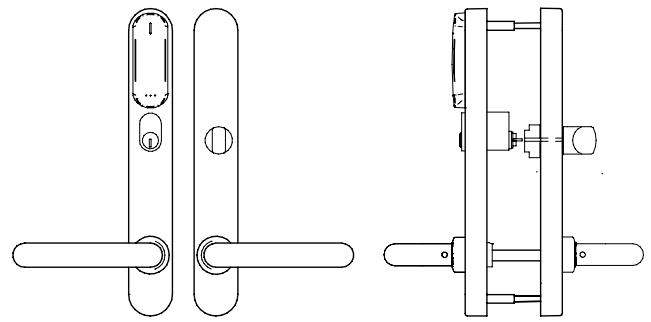

* Not all the handles are available in all finishes.

Locks:

| | |
|---------------|---|
| Euro-DIN: | — |
| ANSI: | — |
| Scandinavian: | • |
| Cylindrical: | — |
| Tubular: | — |

MODELS:

MODEL 50:

- 2 handles any type.

MODEL 55:

- 2 handles any type.
- Outside cylinder cut out.
- Inside thumbturn.

MODEL 51:

- 2 handles any type.
- Inside thumbturn.

MODEL 56:

- 2 handles any type.
- Electronic "do not disturb" system (Not available in self-programmable).