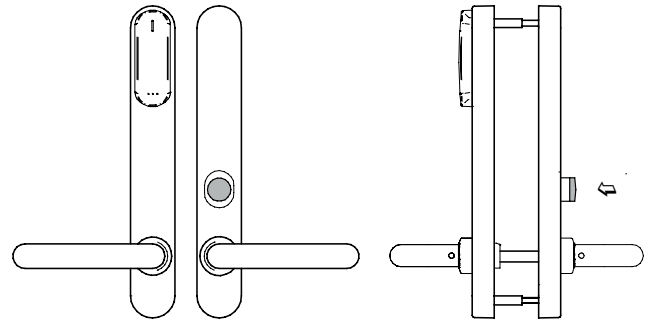

MODEL 55:

- 2 handles any type.
- Outside cylinder cut out.
- Inside thumbturn.

MODEL 51:

- 2 handles any type.
- Inside thumbturn.

MODEL 56:

- 2 handles any type.
- Electronic "do not disturb" system (Not available in self-programmable).

MODEL 54:

- 2 handles any type.
- Outside cylinder cut out.

MODEL 57:

- 2 handles any type.
- Outside cylinder cut out.
- Electronic "do not disturb" system (Not available in self-programmable).