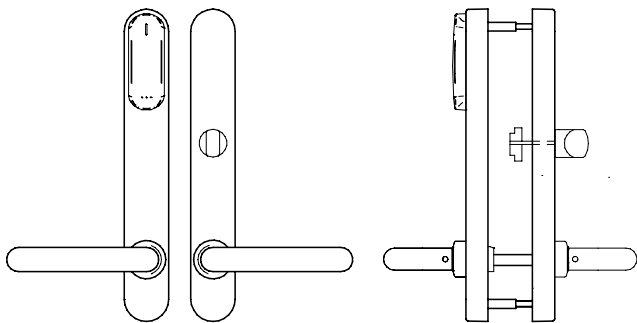

* Not all the handles are available in all finishes.

Locks:

| | |
|---------------|---|
| Euro-DIN: | — |
| ANSI: | — |
| Scandinavian: | • |
| Cylindrical: | — |
| Tubular: | — |

MODELS:

MODEL 50:

- 2 handles any type.

MODEL 55:

- 2 handles any type.
- Outside cylinder cut out.
- Inside thumbturn.

MODEL 51:

- 2 handles any type.
- Inside thumbturn.

MODEL 56:

- 2 handles any type.
- Electronic "do not disturb" system (Not available in self-programmable).