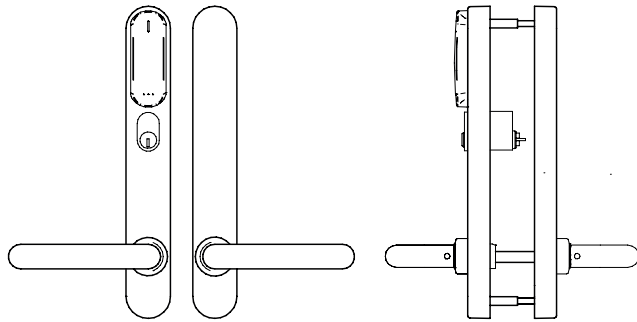

MODEL 55:

- 2 handles any type.
- Outside cylinder cut out.
- Inside thumbturn.

MODEL 51:

- 2 handles any type.
- Inside thumbturn.

MODEL 56:

- 2 handles any type.
- Electronic "do not disturb" system (Not available in self-programmable).

MODEL 54:

- 2 handles any type.
- Outside cylinder cut out.

MODEL 57:

- 2 handles any type.
- Outside cylinder cut out.
- Electronic "do not disturb" system (Not available in self-programmable).