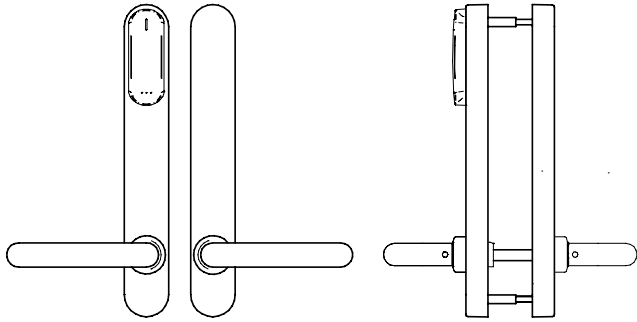

* Not all the handles are available in all finishes.

Locks:

| | |
|---------------|---|
| Euro-DIN: | — |
| ANSI: | — |
| Scandinavian: | • |
| Cylindrical: | — |
| Tubular: | — |

MODELS:

MODEL 50:

- 2 handles any type.

MODEL 55:

- 2 handles any type.
- Outside cylinder cut out.
- Inside thumbturn.

MODEL 51:

- 2 handles any type.
- Inside thumbturn.

MODEL 56:

- 2 handles any type.
- Electronic "do not disturb" system (Not available in self-programmable).