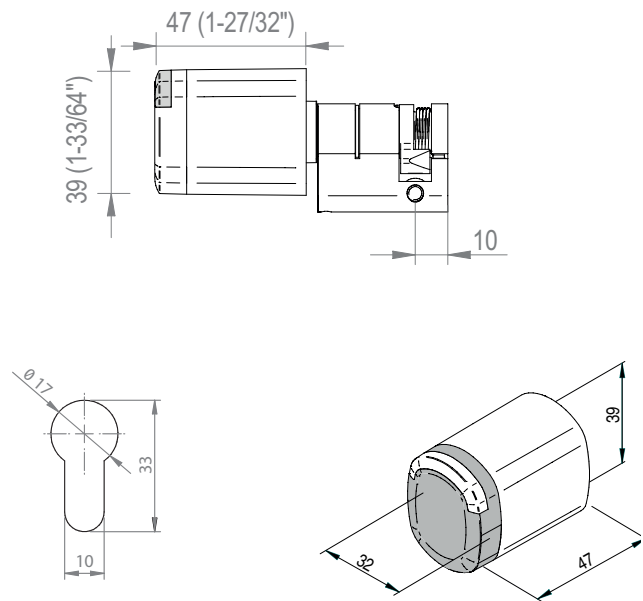

TECHNICAL DATA:

Housing dimensions:	39mm x 47mm x 32mm
IP class:	Indoor version. Outdoor version IP66 (optional).
Neck length options:	3,6 mm (standard) 8,6 mm (+5mm model) 13,6 mm (+10 mm model)
Power source:	4 LR1 alkaline batteries
Number of openings:	Up to 130.000
Maximum events on lock audit:	2 250 (SVN standalone mode) 1 850 (SVN BLUEnet mode) 1 450 (SALTO KS mode)
Environmental conditions (without condensation)	-20°C / +55°C
Certifications:	CE, FCC/IC, ACMA, EAC, MIC, IMDA, UKCA, NCC, KCC

OPENING MODES*:

Standard:	•
Office mode:	•
Timed office:	•
Automatic opening:	•
Automatic opening + office:	•
Toggle:	•
Timed Toggle:	•
Amok mode:	—
Exit leaves open mode:	—

* Depending on the platform.

CREDENTIAL TECHNOLOGIES:

JustIN Mobile Credentials¹:	•
NXP MIFARE^{®2}:	•
HID^{®3}:	•

¹ Bluetooth Digital Key and Near Field Communication (NFC) capability.

² MIFARE® DESFire® EV1/EV2/ EV3, MIFARE® Plus, MIFARE® Ultralight C, MIFARE® Classic.

³ iCLASS®, Seos®.

TECHNICAL DRAWING:

SALTO PLATFORMS:

	¹	²	³
SVN data-on-card	•	—	•
JustIN Mobile	•	•	•
BLUEnet Wireless	•⁴	•	•
Apple Wallet	—	—	•

¹ SALTO Space. On-premise access control platform.

² SALTO KS. Cloud-based access control platform.

³ SALTO Homelok. Cloud-based access control platform.

⁴ RFnet Wireless versions are Not Compatible.

OPTIONS:

READER COLOUR:

Black:	•
White:	•

Finish:

CS Satin Chrome - BHMA682 US26D	•
CP Polished Chrome - BHMA681 US36	•
PM PVD satin brass type - BHMA732 US4	•
PP PVD bright brass type - BHMA729 US3	•
NE Black chromium* - BHMA685	•
BC Biocote anti-microbial	•

* Just applies to the knob and thumbturn. Cylinder body is always in Nickel finish.